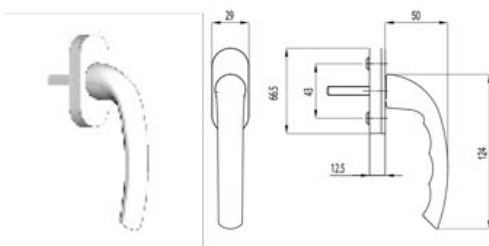

Window Handle ARDA (Oval)
Оконная ручка ARDA (Овальная)

	Product	Locking Position	Spindle Square	Screw Length(M5)	Spindle Length		
V.012.02.XX	Plastic (Complete Reinforcement)	90	7	40/45	35/40/45	2	100
V.012.02M.XX	Plastic (Complete Reinforcement)	45	7	40/45	35/40/45	2	100
V.012.04.XX	Aluminium	90	7	40/45	35/40/45	2	100
V.012.04M.XX	Aluminium	45	7	40/45	35/40/45	2	100